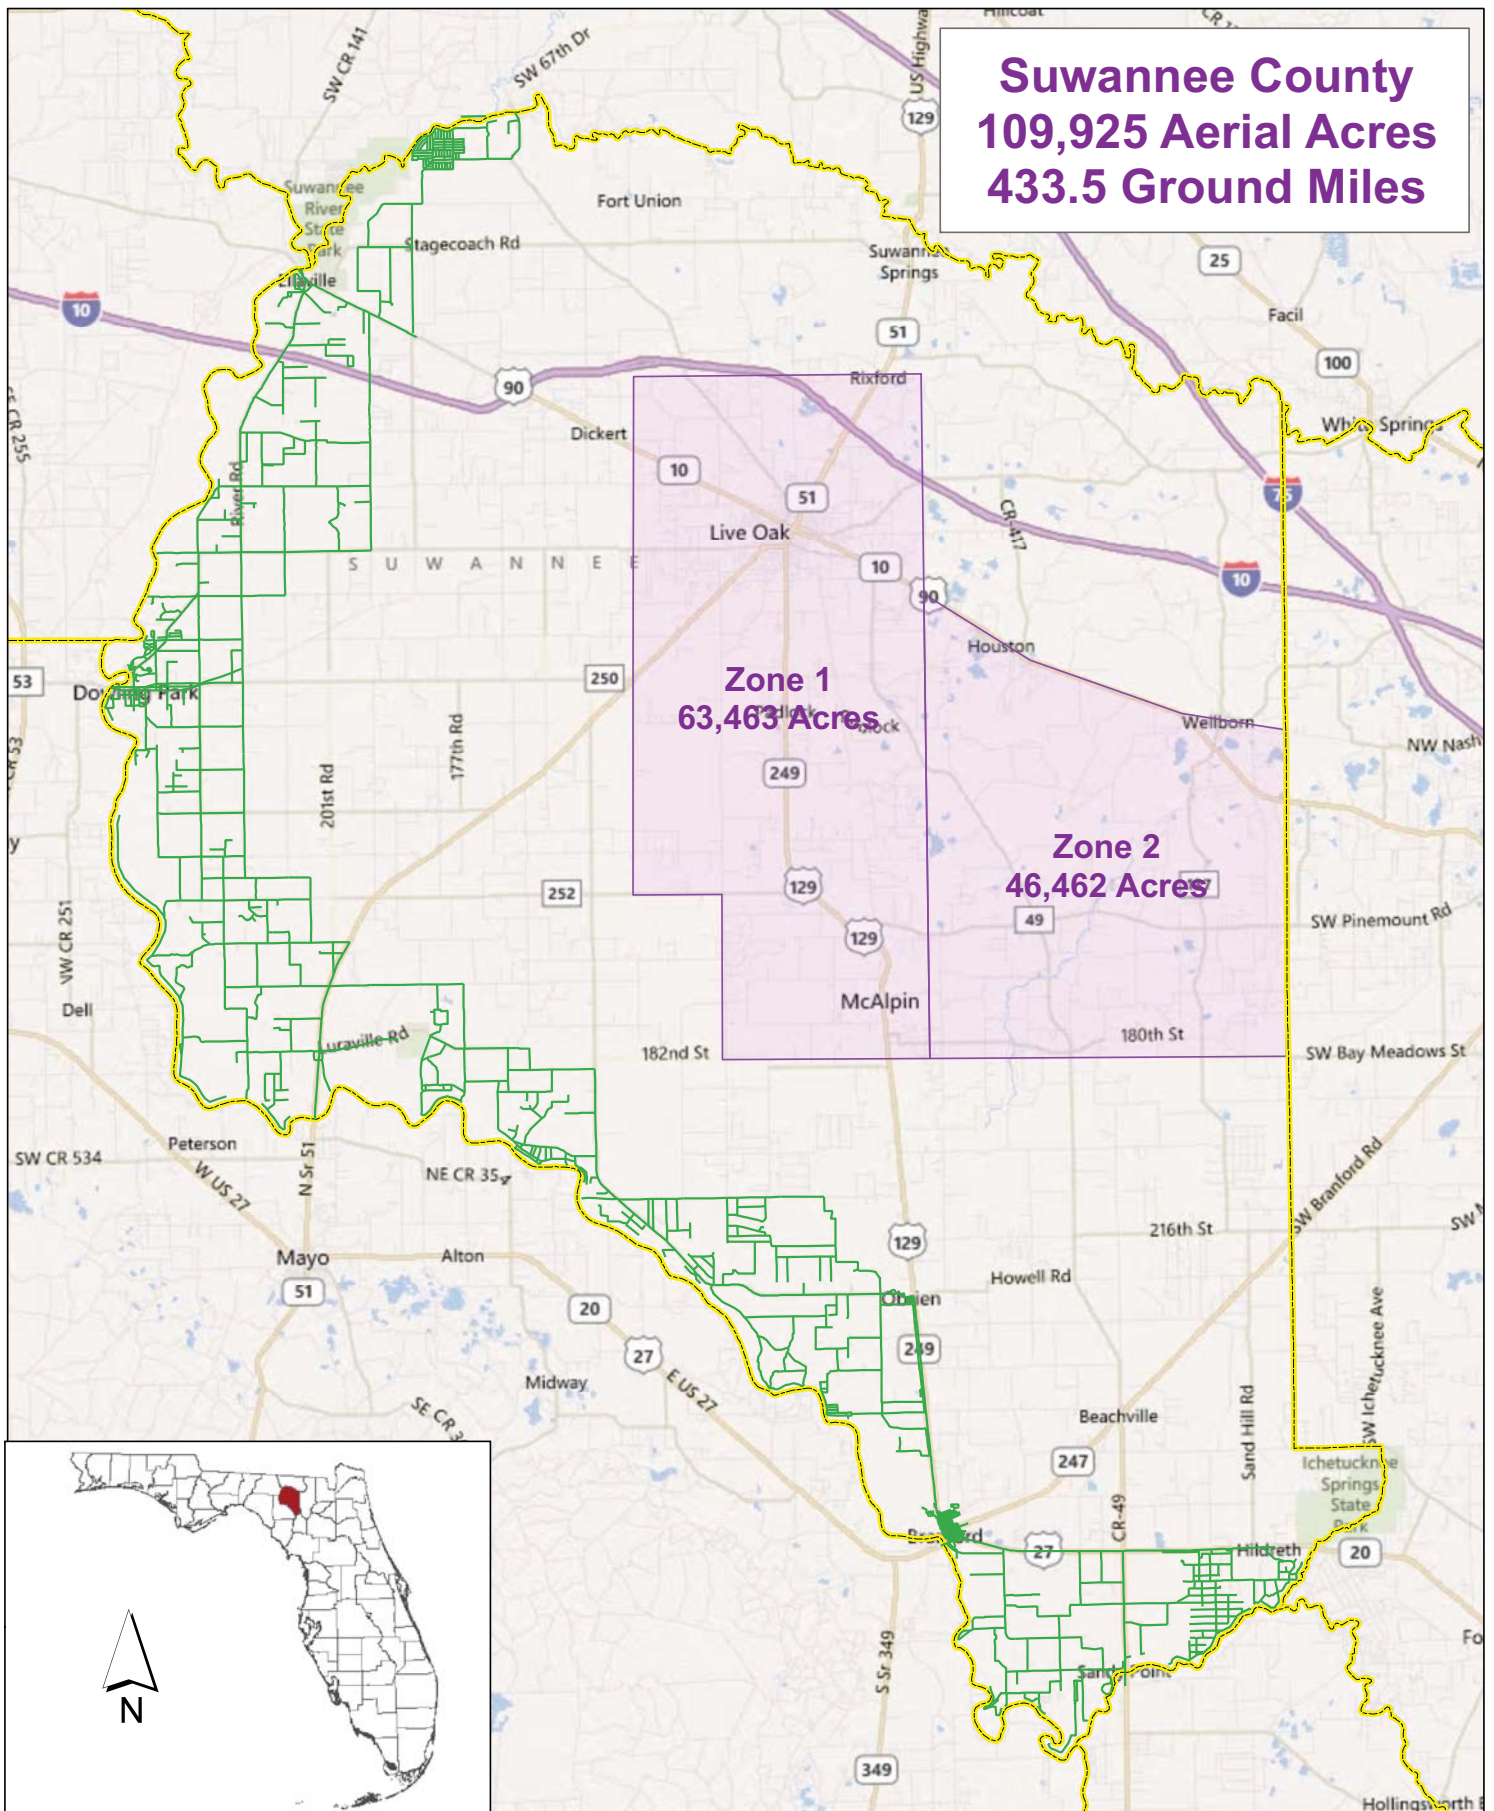

**Suwannee County  
109,925 Aerial Acres  
433.5 Ground Miles**

 Aerial Application Zone  
 Ground Application

Prepared by  
Max Feken  
07/14/2012